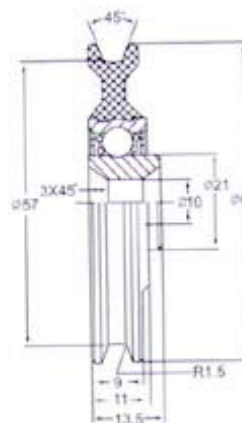

Dimension(mm)							
Bearing No.	D	d	A	B	L	E	C
DOF-2206	22	6	10	6	10	8	1.5
DOF-2406	24	6	10	6	10	8	1.5
DOF-2506	25	6	10	6	10	8	1.5
DOG-2206	22	6	9.5	7	-	-	-
DOG-2406	24	6	9.5	7	-	-	-
DOG-3008	30	8	14.5	8	-	-	-

DCI

DCJ

Dimension(mm)							
Bearing No.	D	d	A	B	L	E	C
QCG01	28.6	9.65	17.5	31.75	7.9	17.53	20.70
QCG02	28.6	9.65	17.5	31.75	7.9	13.1	17.47
QCG03	28.6	8.1	17.4	31.75	8	16	18.85
QCG04	28.6	9.6	17.5	31	7	14.5	20

## Other products

[Deep groove ball bearing](#), [Angular contact ball bearing](#), [Self-aligning ball bearing](#), [Deep groove ball bearing](#), [Angular contact ball bearing](#), [Self-aligning ball bearing](#), [Bearing Unit](#), [Pillow Block](#), [Rod Ends](#), [Ball Joint Rod Ends](#), [Special bearings](#), [Special bearing](#), [Nylon Window Pulley](#), [Plastic Pulley](#), [Conveyor bearing for Roller](#), [Conveyor Wheel](#), [Pressed Thrust Bearing](#), [Pressed Bearing](#), [Unground Low Carbon Steel Bearing](#), [Steel Plastic Rollers For Doors&Vehicles](#), [Spherical Plain Bearings](#), [Radial Spherical Plain](#), [Angular Contact Spherical Plain Bearings](#), [Spherical Plain Thrust Bearings](#), [Tolerances for spherical Plain Bearings](#), [Radial internal Clearance of Spherical Plain Bearings](#), [Automotive Bearings](#), [Hub Wheel Bearing](#), [Clutch Release Bearing](#), [Tensioner Idler Bearing](#), [Cv-joint](#), [Steering Wheel Bearing](#), [Water Pump Bearing](#), [Roller bearing](#), [Taper Roller Bearing](#), [Needle Roller Bearing](#), [Thrust Roller Bearing](#), [Spherical Roller Bearing](#), [Cylindrical Roller Bearing](#), [Needle Bearing](#), [Linear Bearing](#)