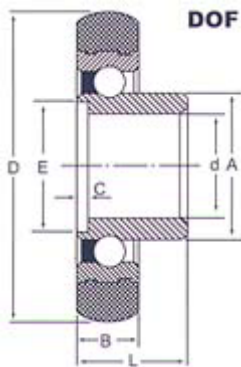

Dimension(mm)							
Bearing No.	D	d	A	B	L	E	C
DOF-2206	22	6	10	6	10	8	1.5
DOF-2406	24	6	10	6	10	8	1.5
DOF-2506	25	6	10	6	10	8	1.5
DOG-2206	22	6	9.5	7	-	-	-
DOG-2406	24	6	9.5	7	-	-	-
DOG-3008	30	8	14.5	8	-	-	-

DCI

DCJ

Dimension(mm)							
Bearing No.	D	d	A	B	L	E	C
QCG01	28.6	9.65	17.5	31.75	7.9	17.53	20.70
QCG02	28.6	9.65	17.5	31.75	7.9	13.1	17.47
QCG03	28.6	8.1	17.4	31.75	8	16	18.85
QCG04	28.6	9.6	17.5	31	7	14.5	20

## Other products

[Deep groove ball bearing](#), [Angular contact ball bearing](#), [Self-aligning ball bearing](#), [Deep groove ball bearing](#), [Angular contact ball bearing](#), [Self-aligning ball bearing](#), [Bearing Unit](#), [Pillow Block](#), [Rod Ends](#), [Ball Joint Rod Ends](#), [Special bearings](#), [Special bearing](#), [Nylon Window Pulley](#), [Plastic Pulley](#), [Conveyor bearing for Roller](#), [Conveyor Wheel](#), [Pressed Thrust Bearing](#), [Pressed Bearing](#), [Unground Low Carbon Steel Bearing](#), [Steel Plastic Rollers For Doors&Vehicles](#), [Spherical Plain Bearings](#), [Radial Spherical Plain](#), [Angular Contact Spherical Plain Bearings](#), [Spherical Plain Thrust Bearings](#), [Tolerances for spherical Plain Bearings](#), [Radial internal Clearance of Spherical Plain Bearings](#), [Automotive Bearings](#), [Hub Wheel Bearing](#), [Clutch Release Bearing](#), [Tensioner Idler Bearing](#), [Cv-joint](#), [Steering Wheel Bearing](#), [Water Pump Bearing](#), [Roller bearing](#), [Taper Roller Bearing](#), [Needle Roller Bearing](#), [Thrust Roller Bearing](#), [Spherical Roller Bearing](#), [Cylindrical Roller Bearing](#), [Needle Bearing](#), [Linear Bearing](#)