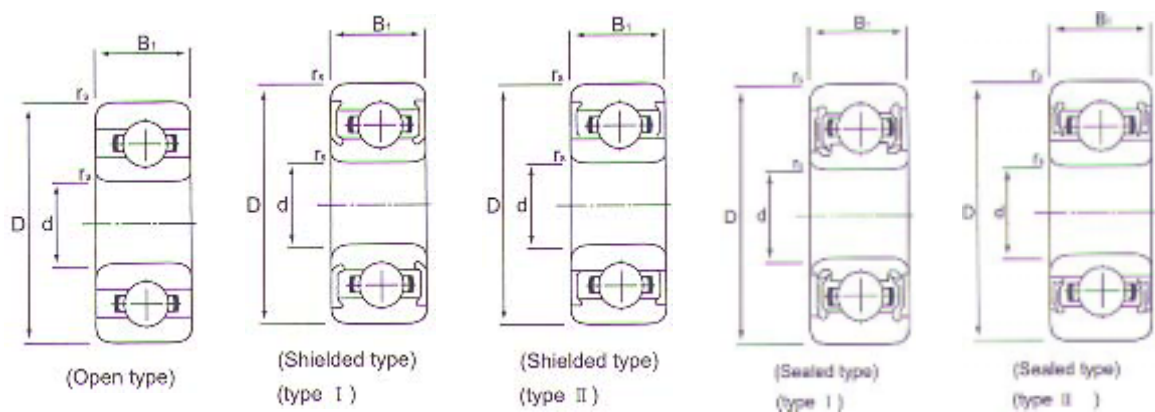

China ball bearings ,ball bearing Manufacturer, Supplier, Factory, Exporter in china

TianCheng Bearing Factory mainly produces ball bearings,deep groove ball bearings,angular contact ball bearing,Self-aligning ball bearing,ceramic ball bearing.a professional ball bearing manufacturer,ball bearing factory,EMO ball bearing .our other bearing is ball bearing,pillow block,Rod Ends,Ball Joint Rod Ends,Spherical Plain Bearings,special bearing,non-standard bearings,automotive bearings,auto bearing,We always get satisfactory feedback from customers.

Other products

[Deep groove ball bearing](#), [Angular contact ball bearing](#), [Self-aligning ball bearing](#), [Deep groove ball bearing](#), [Angular contact ball bearing](#), [Self-aligning ball bearing](#), **Bearing Unit**, [Pillow Block](#), [Rod Ends](#), [Ball Joint Rod Ends](#), **Special bearings**, [Special bearing](#), [Nylon Window Pulley](#), [Plastic Pulley](#), [Conveyor bearing for Roller](#), [Conveyor Wheel](#), [Pressed Thrust Bearing](#), [Pressed Bearing](#), [Unground Low Carbon Steel Bearing](#), [Steel Plastic Rollers For Doors&Vehicles](#), **Spherical Plain Bearings**, [Radial Spherical Plain](#), [Angular Contact Spherical Plain Bearings](#), [Spherical Plain Thrust Bearings](#), [Tolerances for spherical Plain Bearings](#), [Radial internal Clearance of Spherical Plain Bearings](#), **Automotive Bearings**, [Hub Wheel Bearing](#), [Clutch Release Bearing](#), [Tensioner Idler](#)